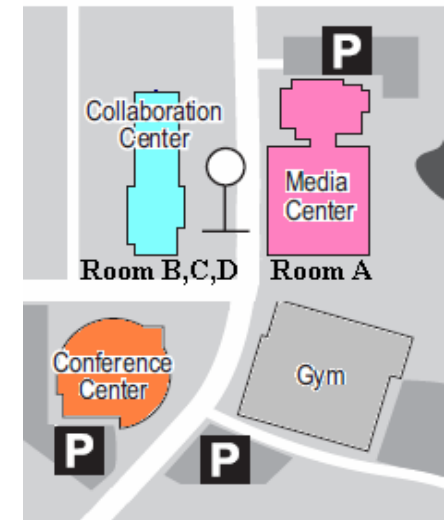

		9:00--	9:30--	10:30	10:40--	12:00--	13:20--	15:20	15:40--	18:00--
27th, June			1		2		3		4	
Media Center	Room A	Opening	Keynote Lecture 27-1-A	☕	Invited Lecture 27-2-A (1)(2)		Student Prize 27-3-A	☕		
Collaboration Center	Room B								General Session 27-4-B	
	Room C								General Session 27-4-C	
	Room D								General Session 27-4-D	
Conference Center						Lunch				Reception
28th, June			9:30--	10:30	10:40--	12:00--	13:20--	15:20	15:40--	18:00--
Media Center	Room A		Invited Lecture 28-1-A	☕	Invited Lecture 28-2-A (1)(2)					Banquet Time
Collaboration Center	Room B					General Session 28-3-B		General Session 28-4-B		
	Room C					General Session 28-3-C		General Session 28-4-C		
	Room D					General Session 28-3-D		General Session 28-4-D		
Conference Center						Lunch		☕		
29th, June			9:30--	10:30	10:40--	12:00--	13:20--	15:20	15:40--	18:00--
Media Center	Room A		Keynote Lecture 29-1-A	☕						
Collaboration Center	Room B				General Session 29-2-B		General Session 29-3-B		General Session 29-4-B	
	Room C				General Session 29-2-C		General Session 29-3-C		General Session 29-4-C	
	Room D				General Session 29-2-D		General Session 29-3-D		General Session 29-4-D	
Conference Center						Lunch		☕		Dinner
			1		2		3		4	

Registration Desk

- 27th, June 8:30--15:40 @RoomA
15:40--18:00 @Conference Center
- 28th, June 9:00--12:00 @RoomA
12:00--18:00 @Conference Center
- 29th, June 9:00--10:40 @RoomA
10:40--18:00 @Conference Center